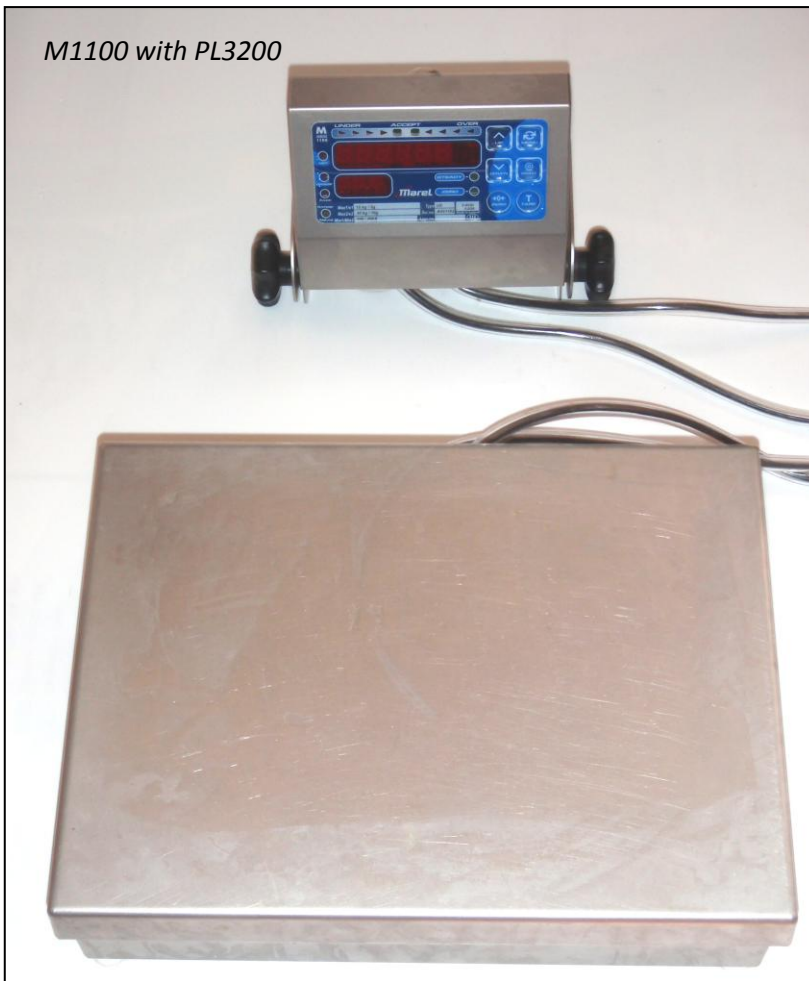

HEAVY DUTY MARINE SCALE

AVAILABLE FOR HIRE

Ideal for research on-board vessels

M1100 with PL3200

Package includes:

- Portable
- Battery powered (6Vdc)
- Weight range from 20g to 30kg
- Motion compensation for use at sea
- Accuracy class III
- Com. cable (9pin) for direct data recording to PC
- Heavy duty stainless steel (washdown environment)
- Platform size, 392 x 292mm